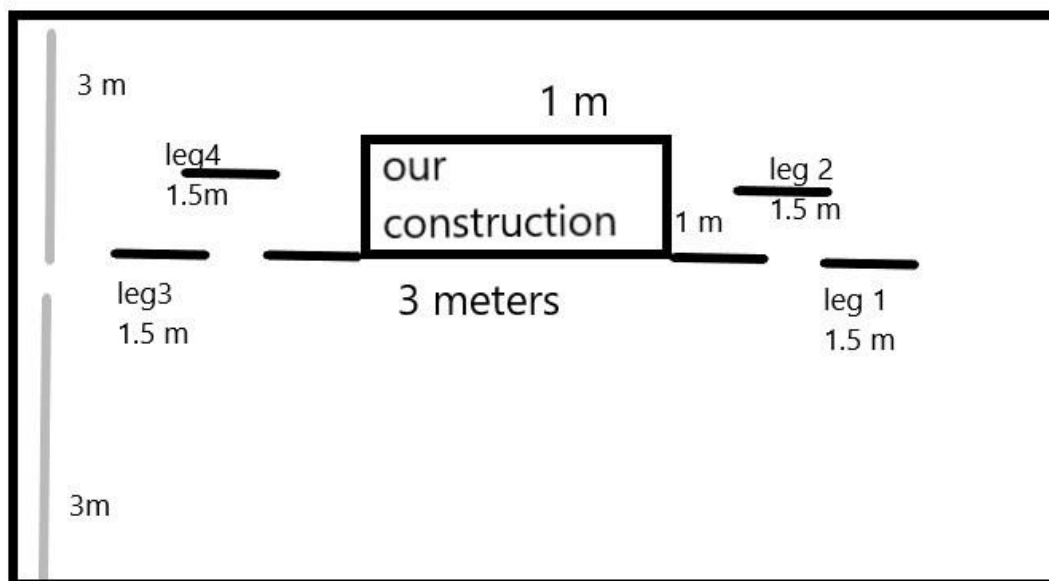

Four seasons and one Vivaldi

Technical needs

Stage: 7mX6m

Venue: maximum of 200 seats

The performance lasts: approximately 45 minutes and does not have an interval

Set-up 4 hours down: 2.30 hours

Set: not require any set.

Only a Black courting in the back and in both sides in a dark room

Sound: amplification for a CD player

Lights: we provide part of it , we will need from you 4 spots , that we can control them from the center of the stage

Operators: We will need 1 sound operator and 1 light operator only during the set up.

3 People are traveling with the show

The Galilee Multicultural Theater -Zikit

www.thegalilee.org phone +972504401605

stage 7m